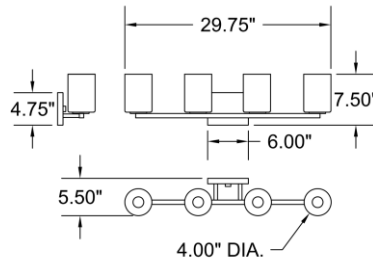

Stock Code: **62624-MBL/OPL**

Collection: Sienna

PRODUCT INFORMATION

Base: 62624 Parent: 62624
Mounting Type: Wall UPC: 641594245394
Finish: Matte Black
Diffuser: Opal

PRODUCT MEASUREMENTS

FIXTURE	BACKPLATE / CANOPY
Length:	Length
Width: 30"	Width: 6"
Diameter	Diameter:
Height: 7.5"	Height: 4.75"
Extension: 5.5"	
Overall Height:	

TECHNICAL SPECIFICATIONS

SPECIFICATIONS

Frame Material: Steel
Diffuser Material: Glass
Lamping Type: E-26 (Incandescent) Jbox: Standard
Lamping Base: E-26 Lamp Wattage: 60 W
Lamp Quantity: 4 Total Wattage: 240 W
Voltage: N/A Lamps Included: No

Additional Notes:

Custom Finish 5 Piece Minimum Order Quantity

Project Name: _____

Location: _____

Type: _____

Quantity: _____

Notes:

LINE DRAWING

IES FILE

In addition to Access Lighting's purchase and warranty terms and conditions, by signing below or placing an order, you agree that you are authorized to bind the entity placing any order and acknowledge the following: All of sizes and measurements are approximate and all images are for illustrative purposes only. In the event of an inconsistency, the "Product Measurements" section controls. There also may be slight differences in the colors and designs compared to the displayed and printed images.